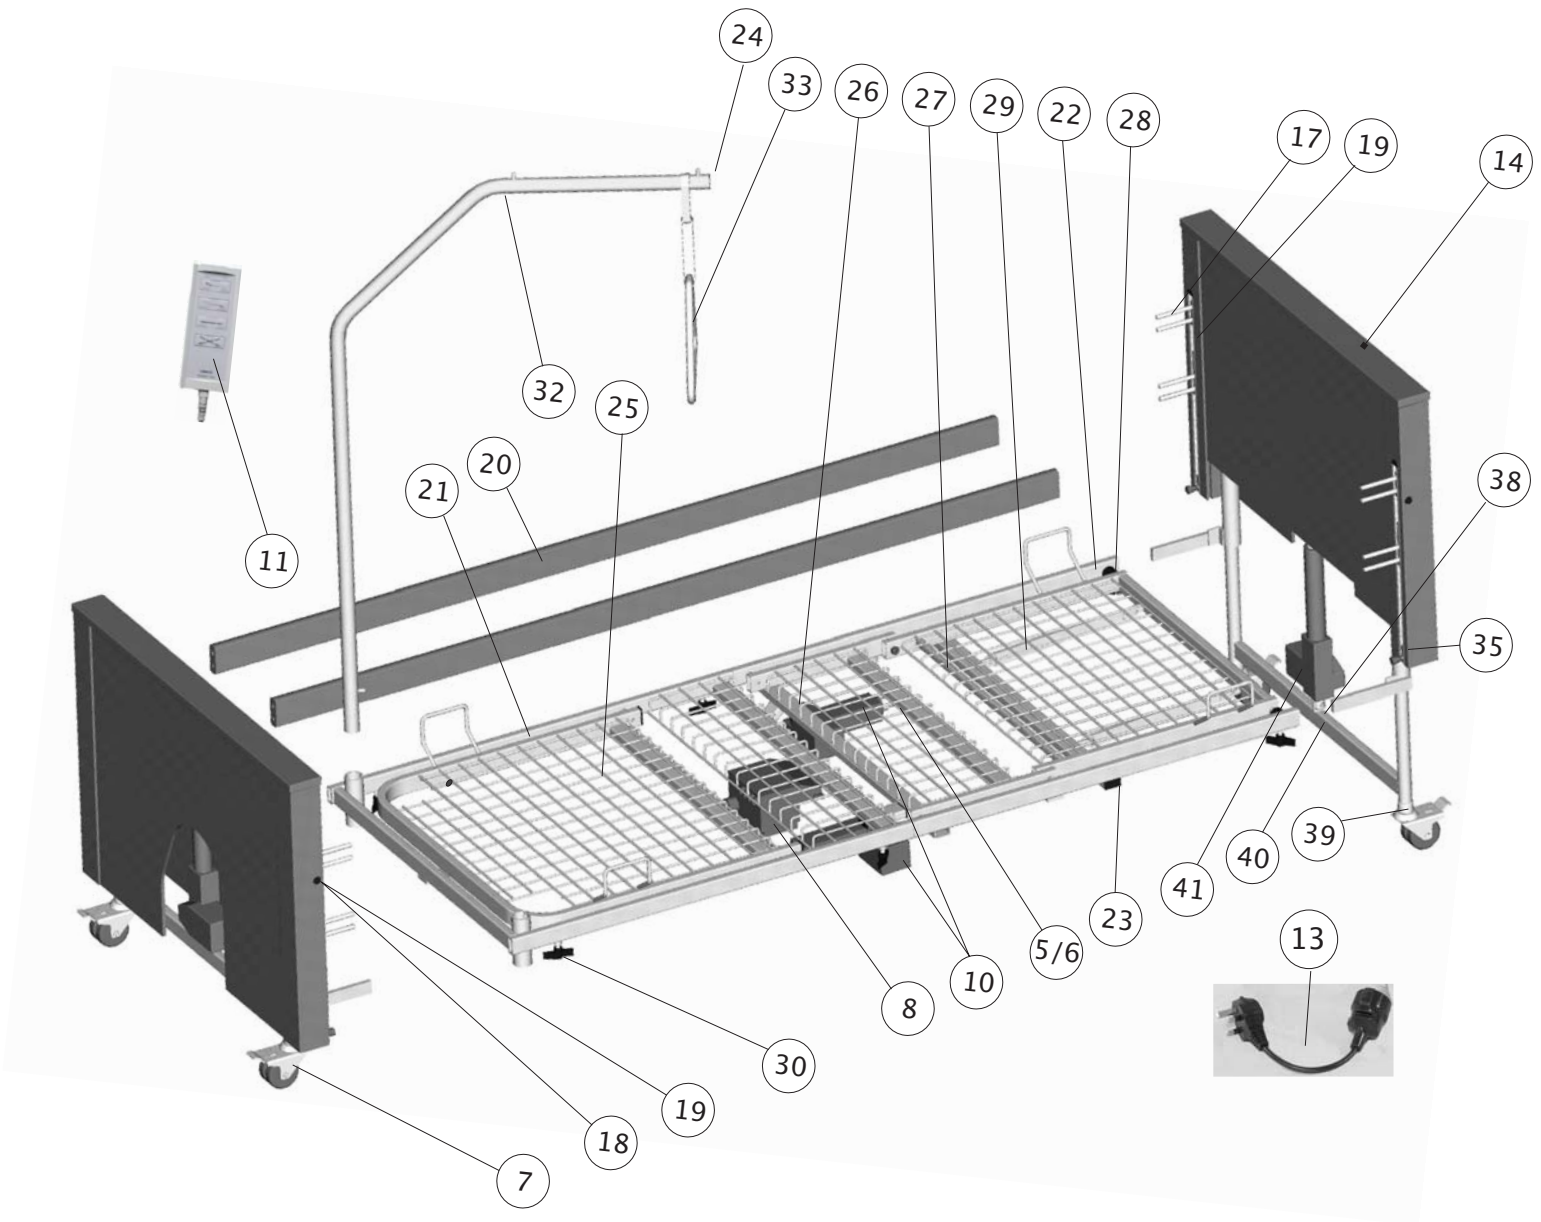

PRO-COMM-LOW BED

CB2L series

Nexus DMS Ltd

Unit 11, Lovett Road, Hampton Lovett Ind. Est., Droitwich, Worcs, UK. WR9 0QG

Tel: +44 (0) 1905 774695

Fax: +44 (0) 1905 796081

e-mail: sales@nexusdms.co.uk

web: www.nexusdms.co.uk