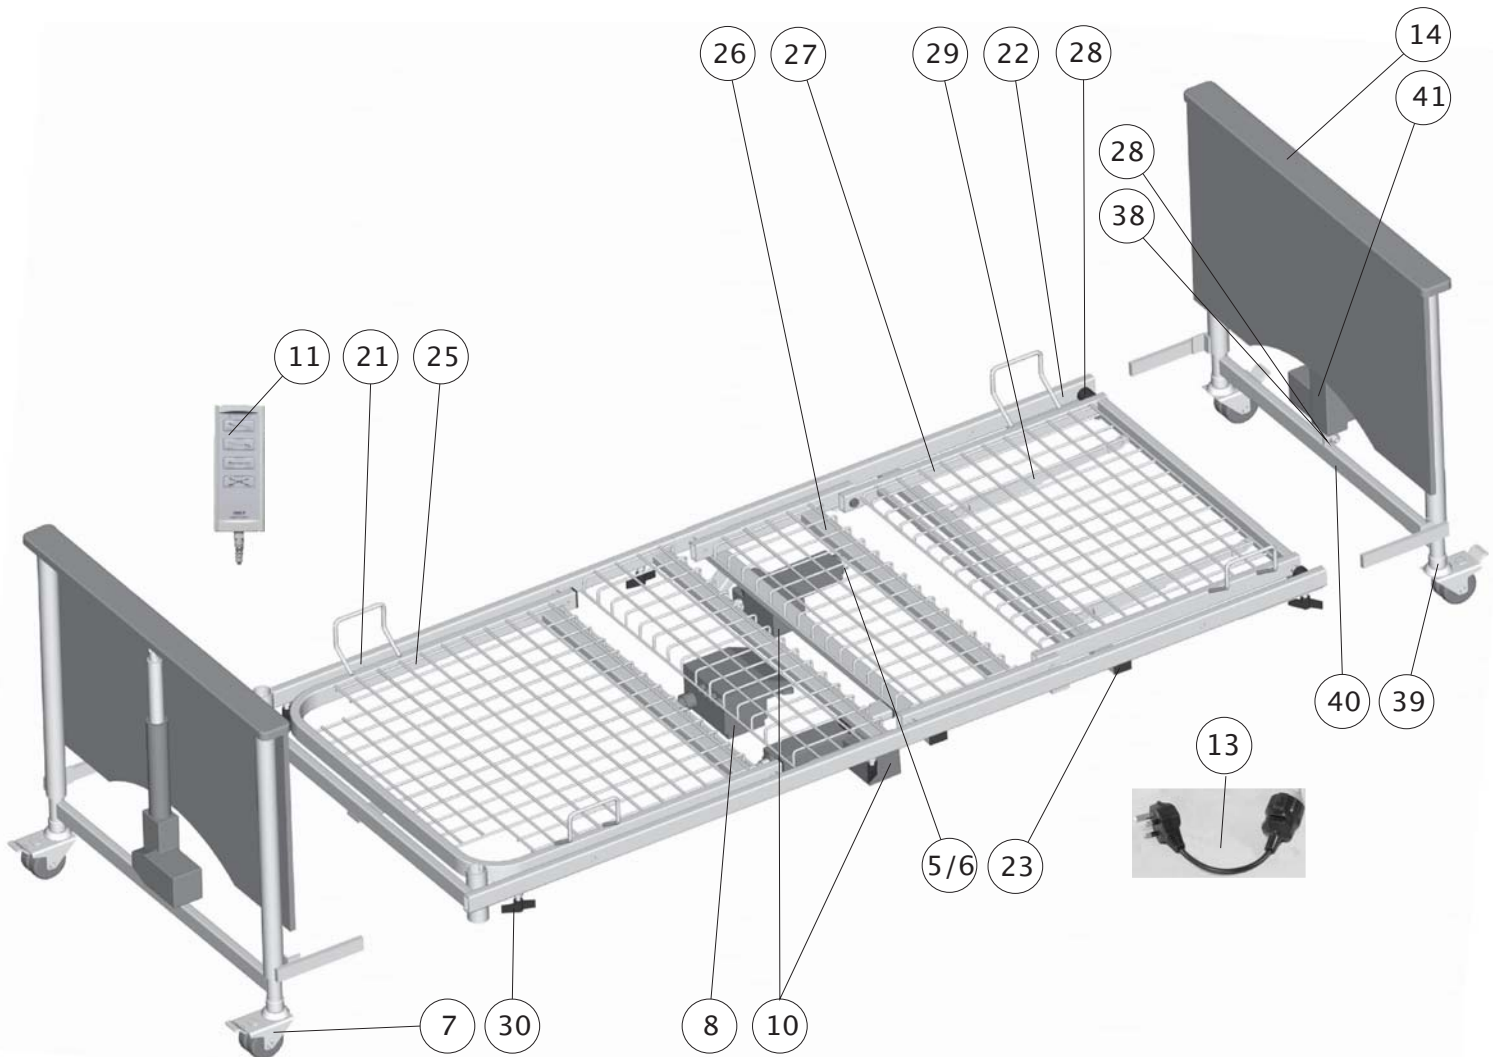

PRO-COMM-SPECIAL BED

CB21 series

CB21NR

This model of bed is supplied *without* siderails. For retro fitting of metal siderails the following parts are required:

- NX.85.046 Slider bracket - 4 per bed.
- NX.85.049 Plastic washer - 4 per bed.
- NX.85.050 Nyloc nut - 4 required per bed.
- NX.85.045 Metal siderail - 2 required per bed

(Refer to the CB2 series diagram for style of siderails)

CB21TR

This model of bed is supplied *with* timber siderails for which the following parts are not shown above:

- NX.85.018.3 Closed wire loop
- NX.85.020 Spring - siderail release
- NX.85.020.2 Spacer - finger assembly
- NX.85.023 Timber siderail - 200 cm bed
- NX.85.108 Carrier finger assembly
- NX.85.177 Head/foot board timber assy.