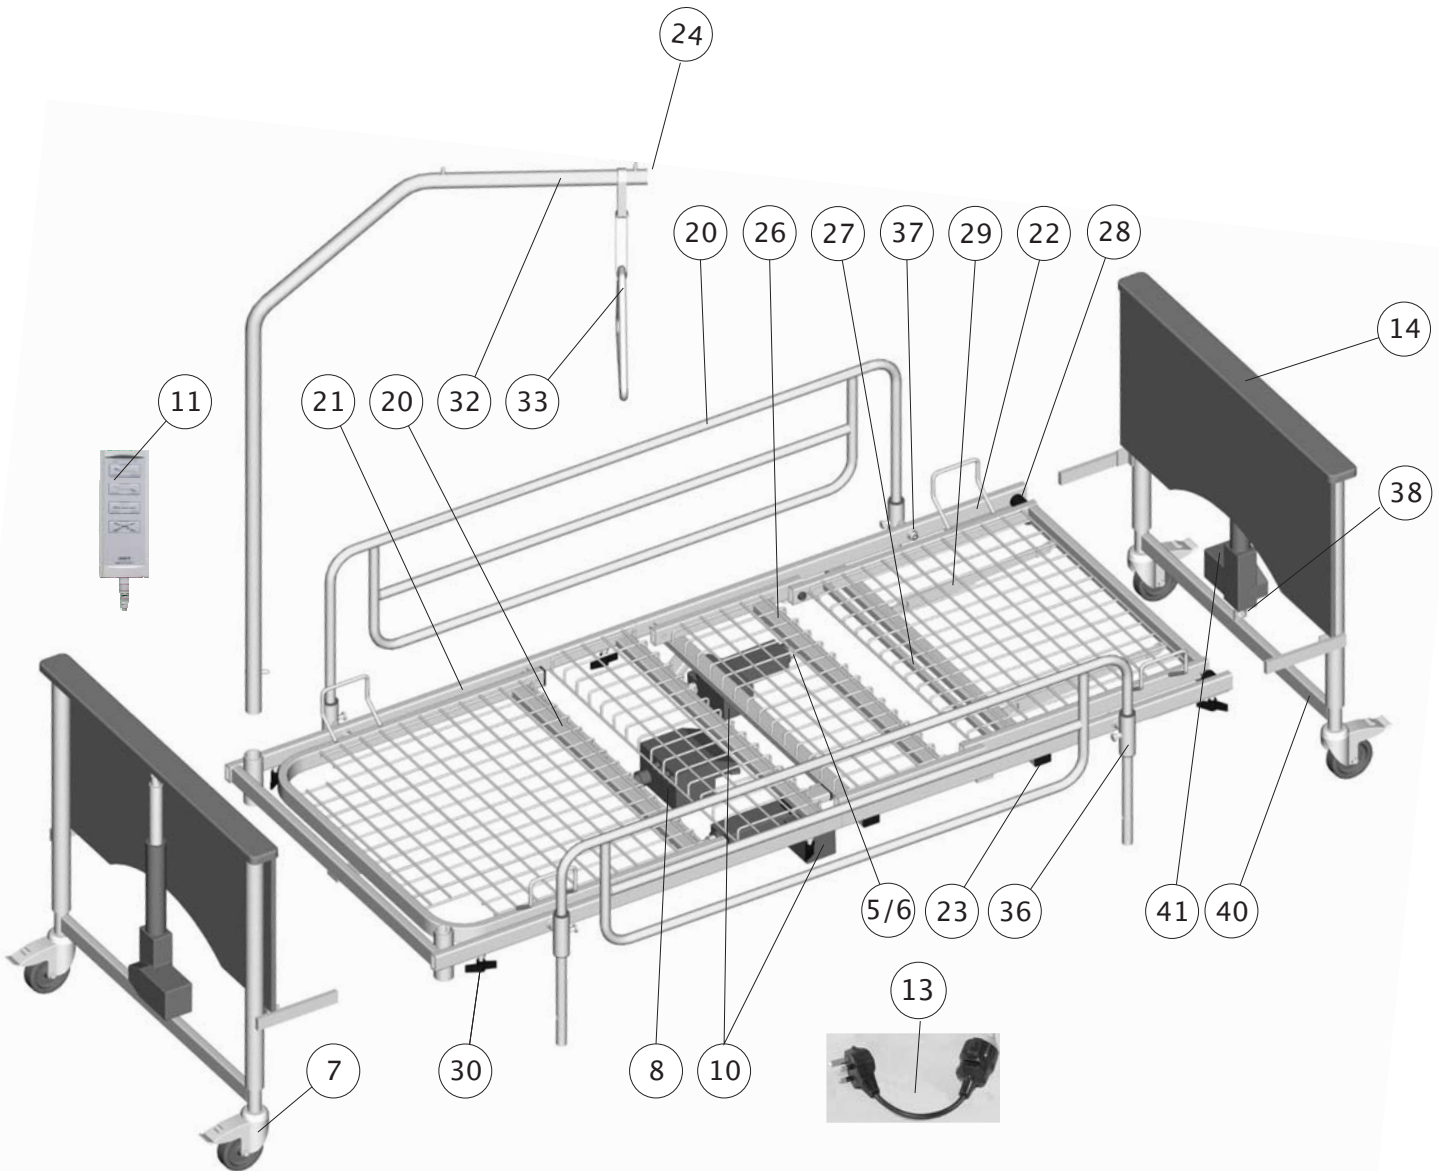

PRO-COMM-STANDARD BED

CB2 series

Nexus DMS Ltd

Unit 11, Lovett Road, Hampton Lovett Ind. Est., Droitwich, Worcs, UK. WR9 0QG

Tel: +44 (0) 1905 774695

Fax: +44 (0) 1905 796081

e-mail: sales@nexusdms.co.uk

web: www.nexusdms.co.uk