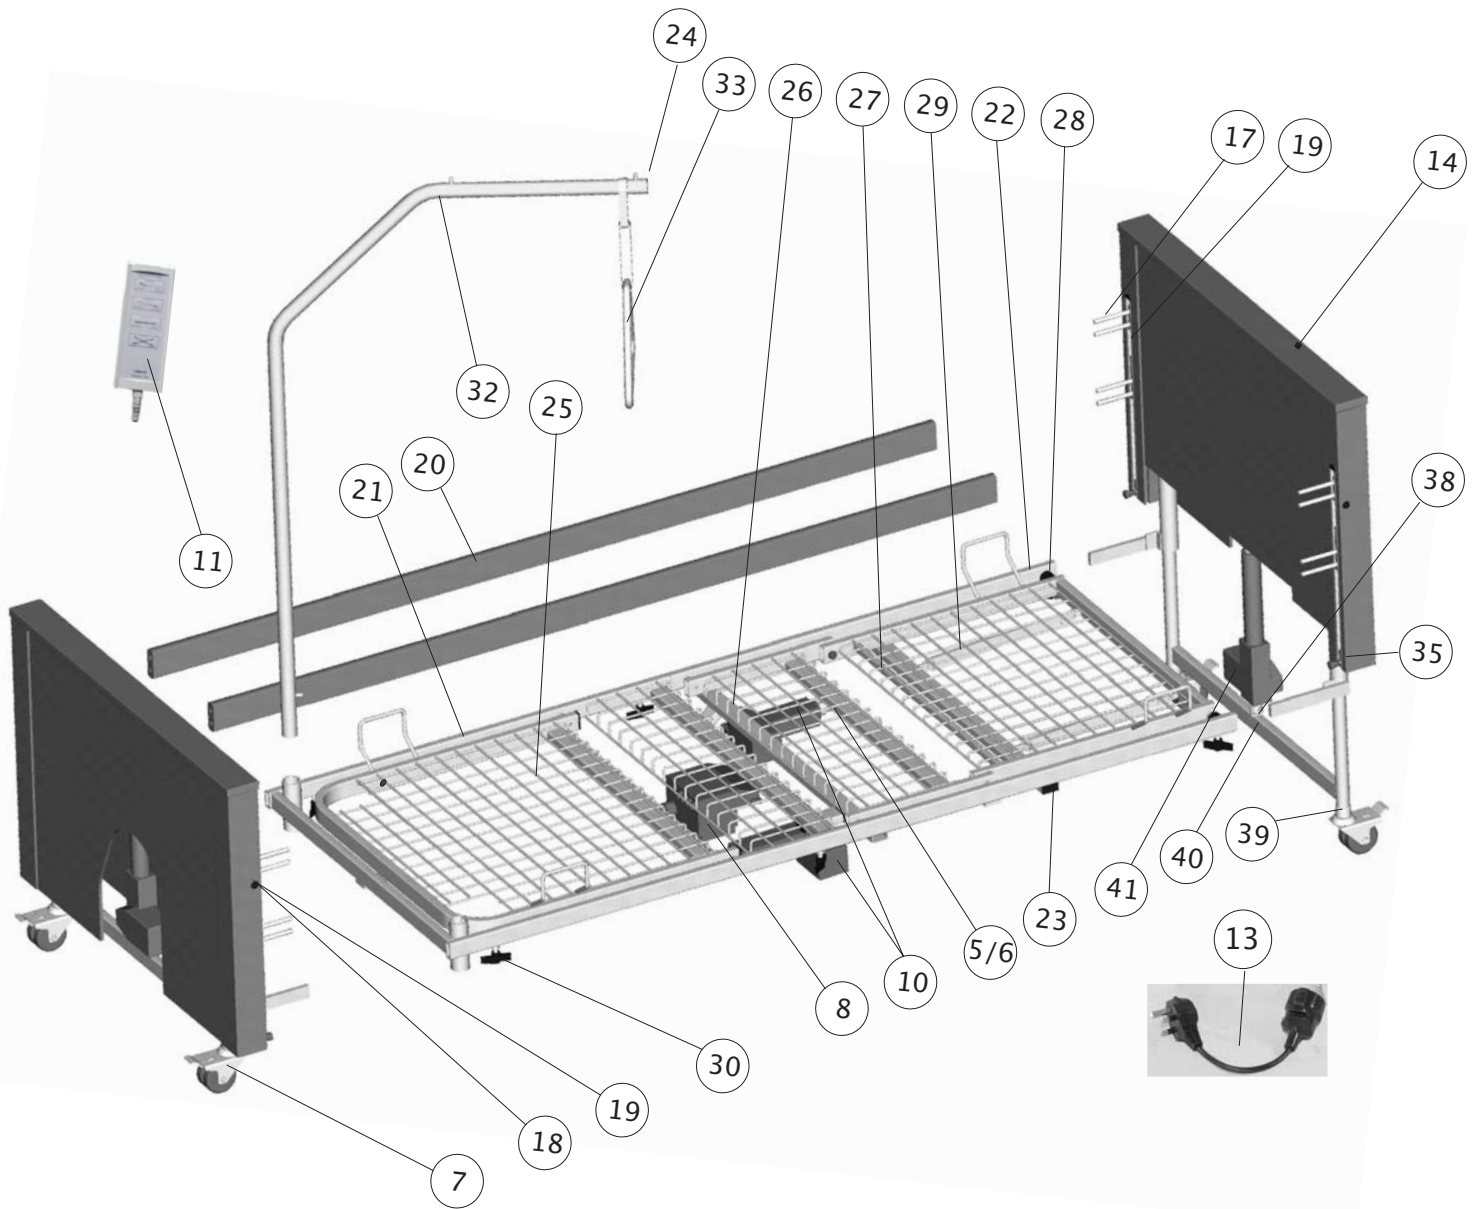

Nexus DMS Ltd

Unit 11, Lovett Road, Hampton Lovett Ind. Est., Droitwich, Worcs, UK. WR9 0QG

Tel: +44 (0) 1905 774695

Fax: +44 (0) 1905 796081

e-mail: sales@nexusdms.co.uk

web: www.nexusdms.co.uk