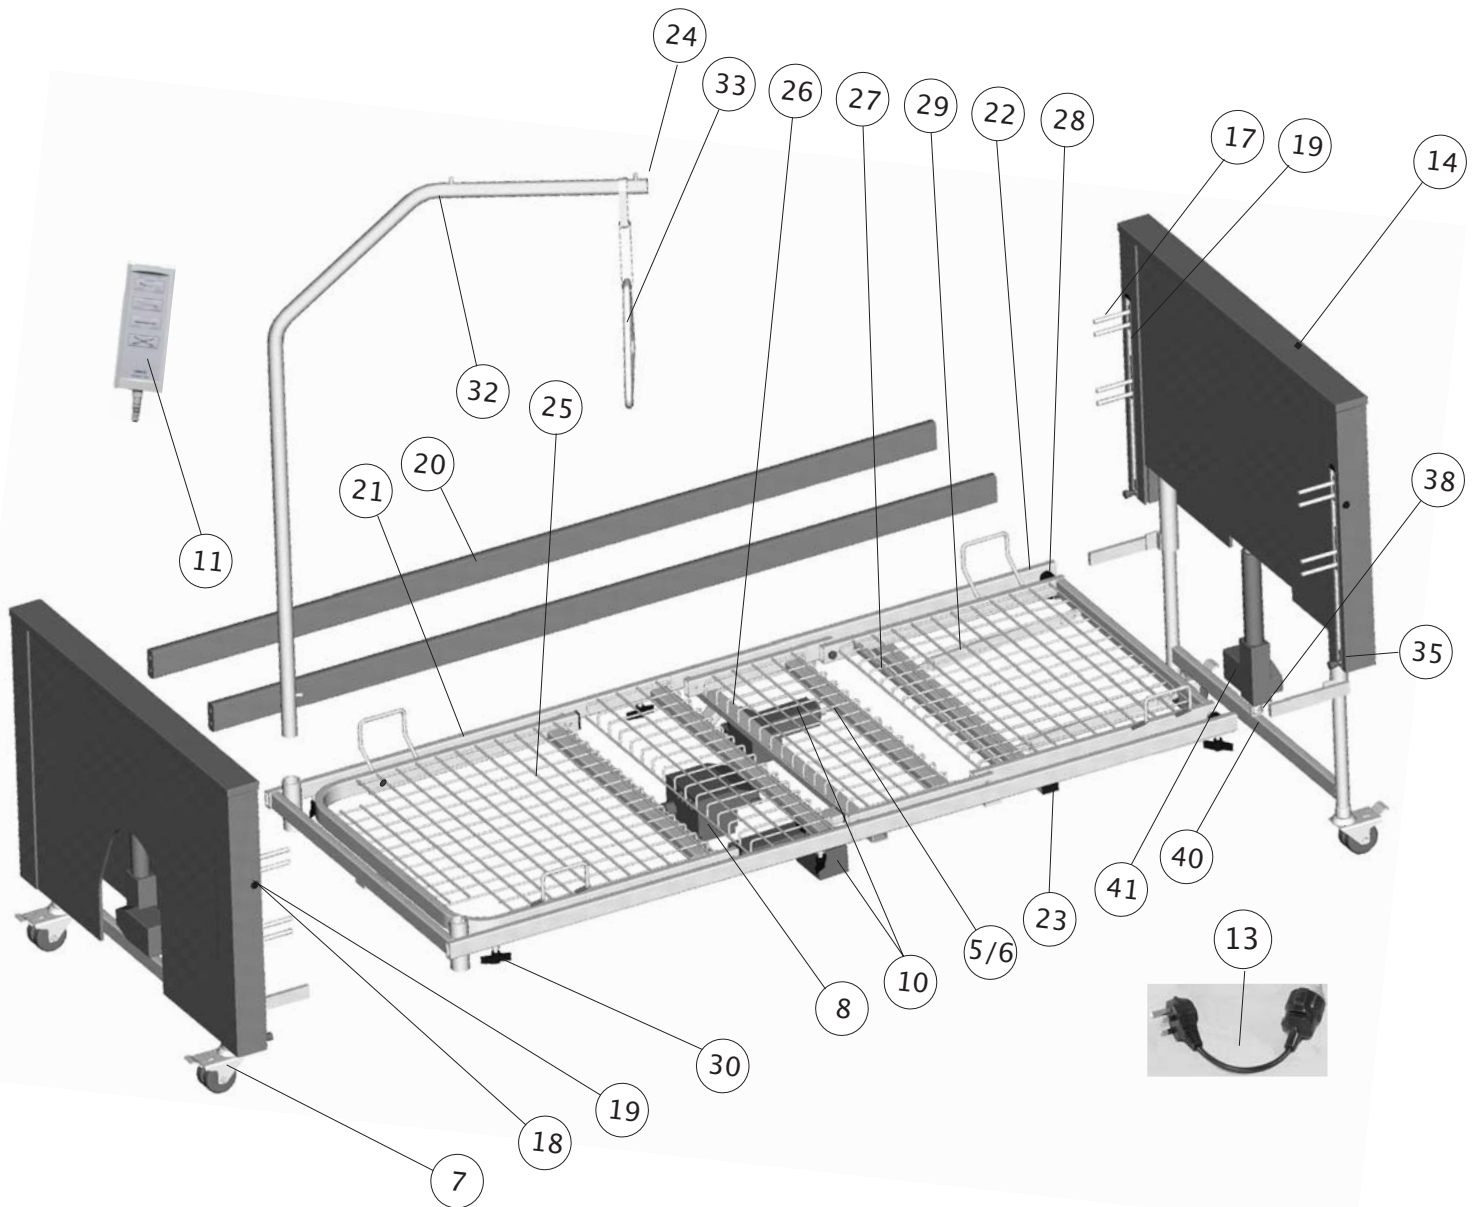

PRO-COMM-DELUXE BED

CB2DX series

Nexus DMS Ltd

Unit 11, Lovett Road, Hampton Lovett Ind. Est., Droitwich, Worcs, UK. WR9 0QG

Tel: +44 (0) 1905 774695

Fax: +44 (0) 1905 796081

e-mail: sales@nexusdms.co.uk

web: www.nexusdms.co.uk